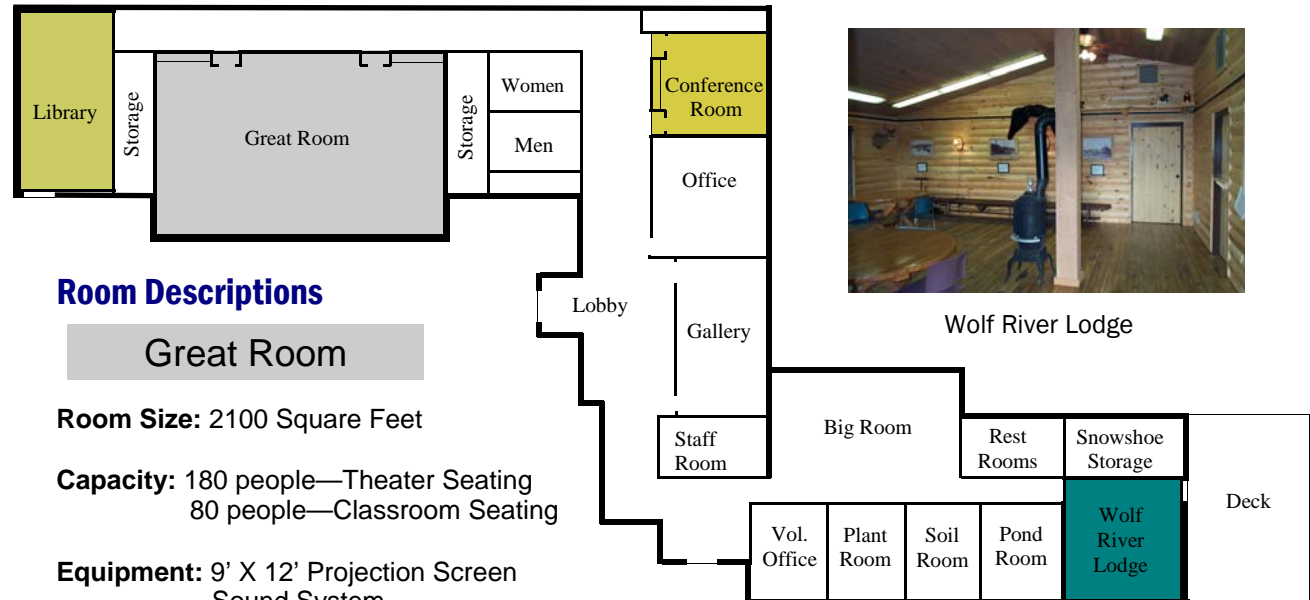

Great Room

Wolf River Lodge

### Room Descriptions

#### Great Room

**Room Size:** 2100 Square Feet

**Capacity:** 180 people—Theater Seating  
80 people—Classroom Seating

**Equipment:** 9' X 12' Projection Screen  
Sound System  
Wireless Microphone  
Microphone & Audio Jacks  
Motorized Darkening Shades  
Counter Space with Sink  
Tables & Chairs  
Wireless Internet

#### Wolf River Lodge

**Room Size:** 575 Square Feet

**Capacity:** 40 people—Theater Seating  
20 people—Classroom Seating

**Features:** White Pine Log Siding  
Hardwood Floor  
Large Deck w/ tables & seating