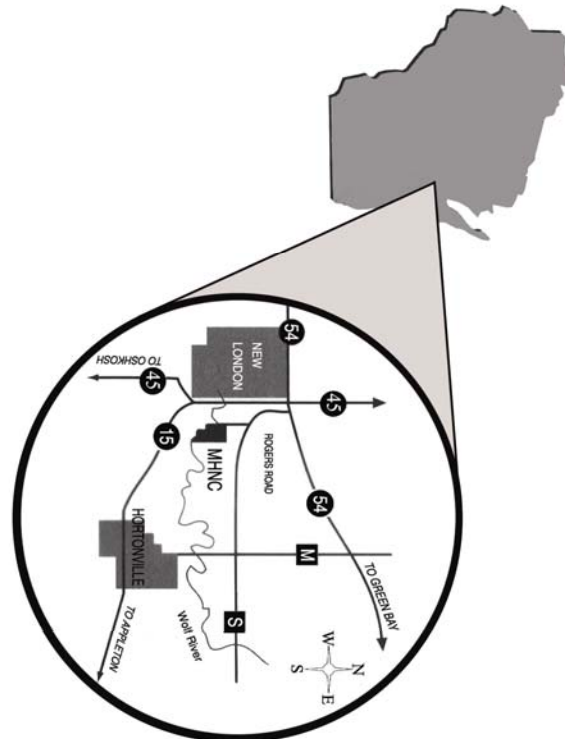

Mosquito Hill Nature Center

Mosquito Hill Nature Center is a year-round educational facility located 2 1/2 miles east of New London along the Wolf River. Owned and operated by Outagamie County, the nature center boasts 430 acres of preserve with 8 miles of hiking and snowshoeing trails; a 12 acre prairie planting; 300 acres of bottomland hardwoods; floating pond platforms; and scenic views from the top of Mosquito Hill, one of the highest points in Outagamie County. Mosquito Hill Nature Center houses a large interpretive building which features hands-on displays, themed classrooms, meeting rooms and a nature library.

Mosquito Hill Nature Center is a unique venue for your next business meeting, retreat or civic gathering.

Mosquito Hill Nature Center
N3880 Rogers Road
New London, WI 54961

Facility Rental

Conduct Your Business Naturally.

Mosquito Hill Nature Center

N3880 Rogers Road
New London, WI 54961

Phone: (920) 779-6433

Fax: (920) 982-3529

E-mail: swifkamk@co.outagamie.wi.us

www.co.outagamie.wi.us/parks/mh_home.htm